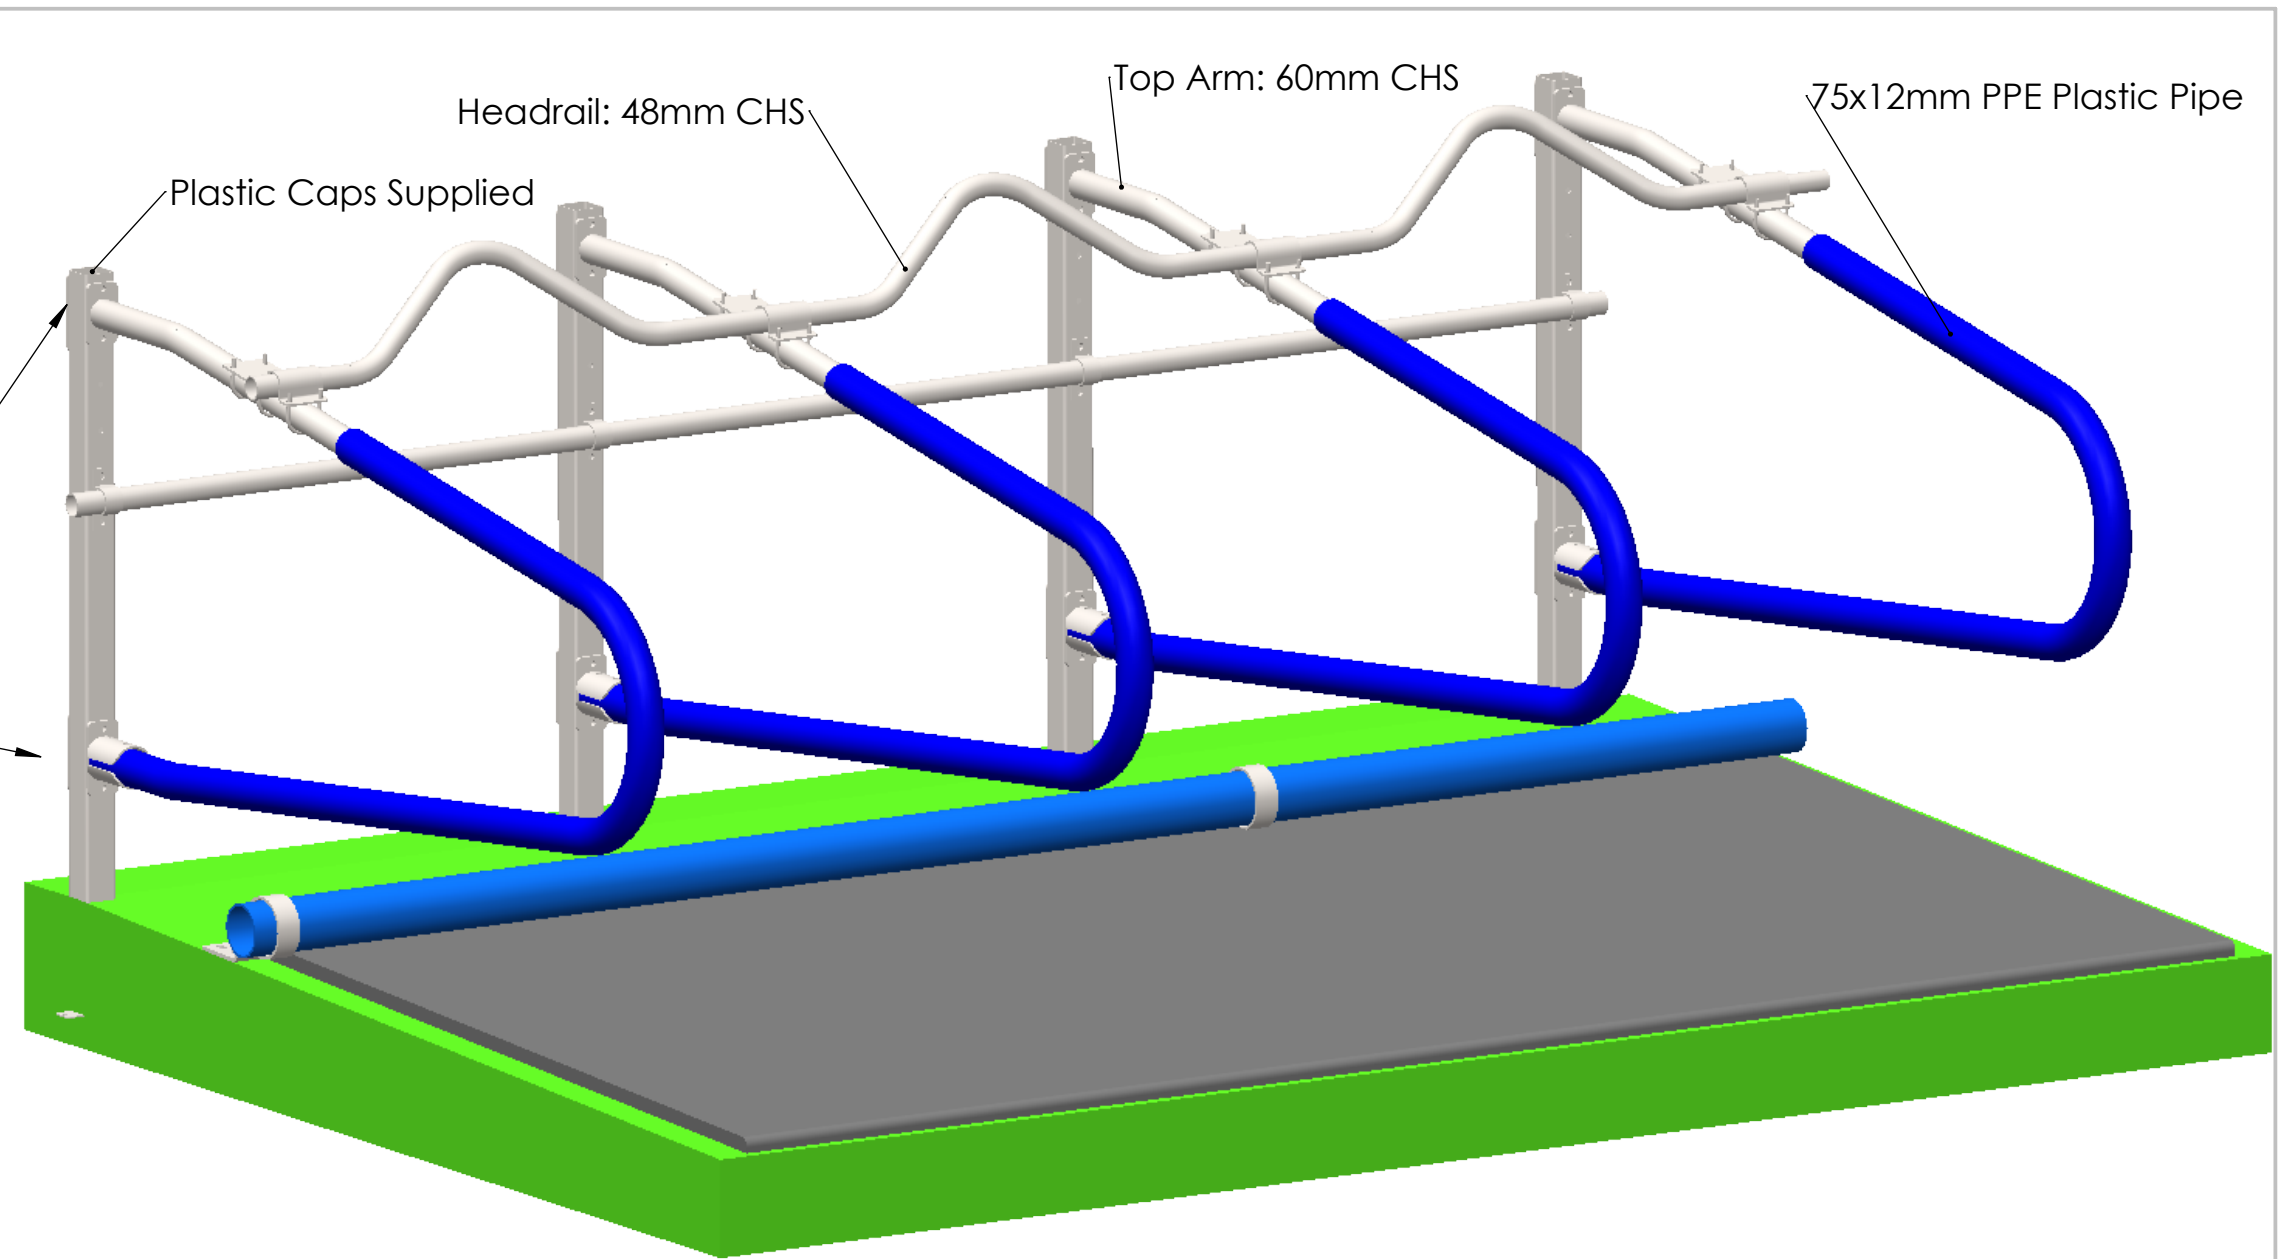

B

B

A

A

Large Post Washer

Plastic Caps Supplied

Headrail: 48mm CHS

Top Arm: 60mm CHS

75x12mm PPE Plastic Pipe

70x70 Post

48mm Mid Rail (Optional)

Cubicle Available Lengths:
 - 1850mm
 - 1925mm
 - 2000mm
 - 2075mm

*****NOTE*****
VERY IMPORTANT
 POST ARE POSTIONED CORRECTLY
 IN HEIGHT & ALIGNMENT