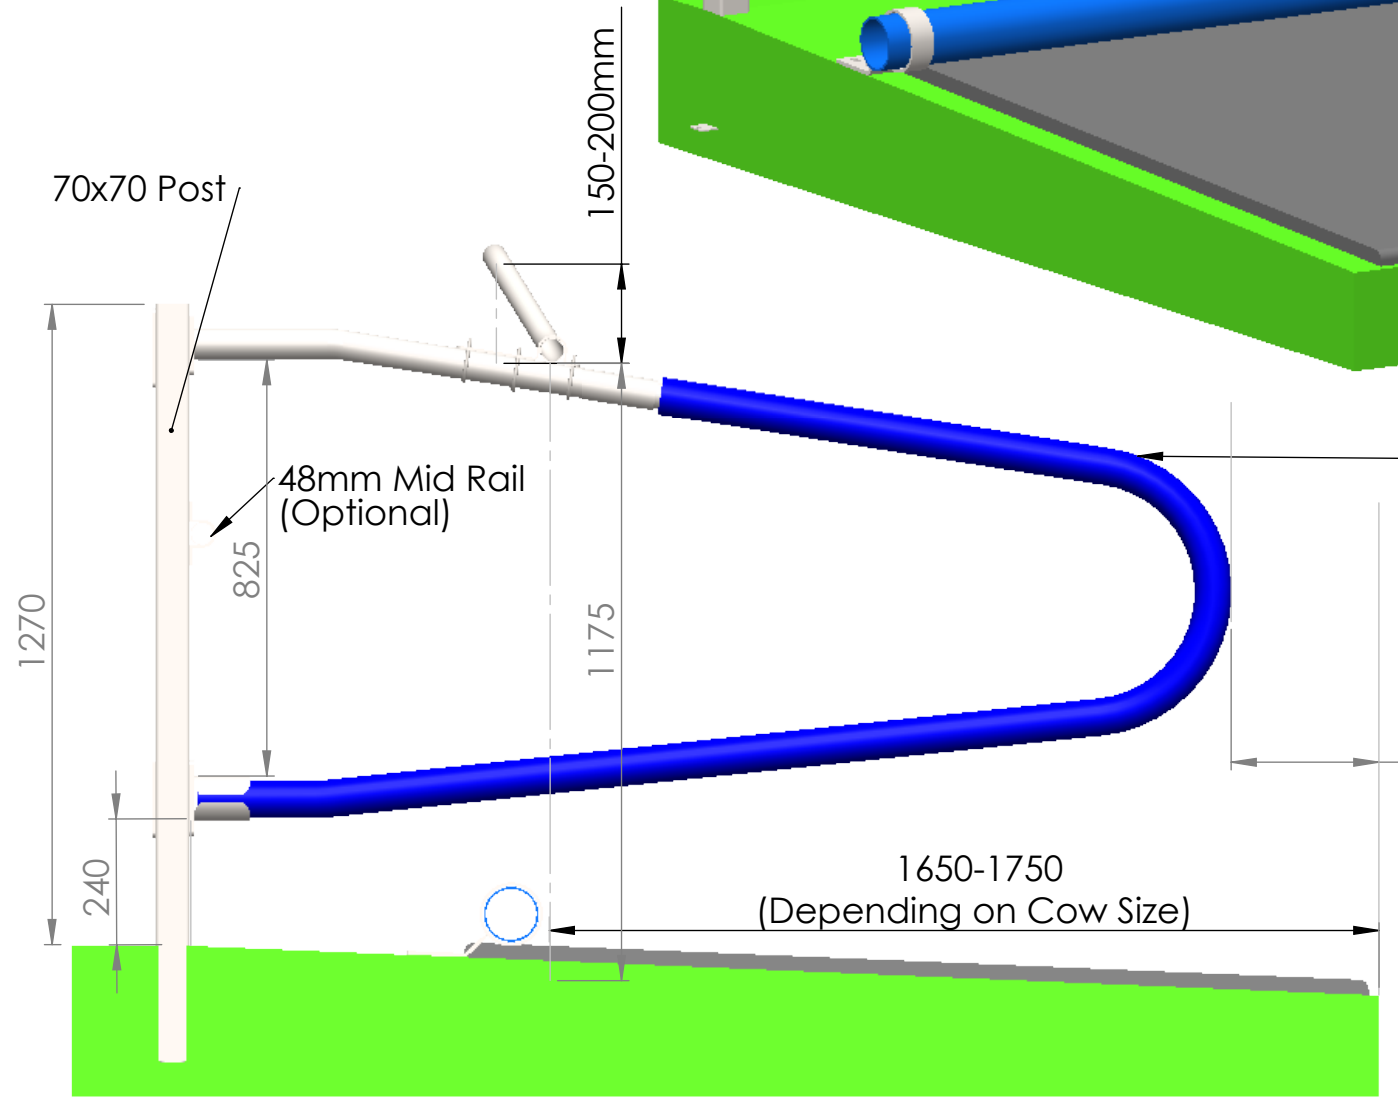

B

B

A

A

Large Post Washer

Plastic Caps Supplied

Headrail: 48mm CHS

Top Arm: 60mm CHS

75x12mm PPE Plastic Pipe

70x70 Post

48mm Mid Rail (Optional)

Cubicle Available Lengths:
 - 1850mm
 - 1925mm
 - 2000mm
 - 2075mm

*****NOTE*****
VERY IMPORTANT
 POST ARE POSTIONED CORRECTLY
 IN HEIGHT & ALIGNMENT

Notes:
 All Bolts : M12 Galvanised with Lock Nuts
 U- Bolts : M10 Galvanised with Lock Nuts
 All Steel Hot Dipped Galvanised

4

3

2

1

Description:
 Hybrid Flex Cubicles- Single